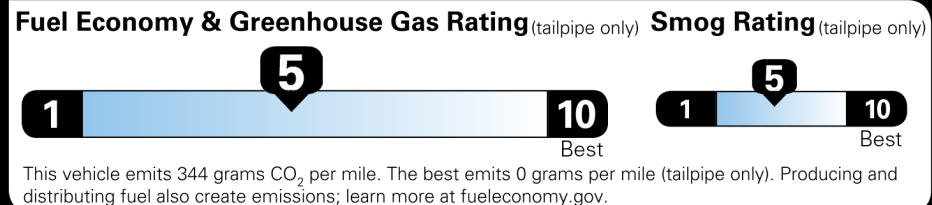

Actual results will vary for many reasons, including driving conditions and how you drive and maintain your vehicle. The average new vehicle gets 27 MPG and costs $6,500 to fuel over 5 years. Cost estimates are based on 15,000 miles per year at $2.35 per gallon. MPGe is miles per gasoline gallon equivalent. Vehicle emissions are a significant cause of climate change and smog.

fueleconomy.gov

Calculate personalized estimates and compare vehicles

GOVERNMENT 5-STAR SAFETY RATINGS

Overall Vehicle Score	★★★★★
Based on the combined ratings of frontal, side and rollover. Should ONLY be compared to other vehicles of similar size and weight.	
Frontal Crash	★★★★★
Based on the risk of injury in a frontal impact. Should ONLY be compared to other vehicles of similar size and weight.	
Driver Passenger	★★★★★
Side Crash	★★★★★
Based on the risk of injury in a side impact.	
Rollover	★★★★
Based on the risk of rollover in a single-vehicle crash.	

Star ratings range from 1 to 5 stars (★★★★★) with 5 being the highest.

Source: National Highway Traffic Safety Administration (NHTSA)

www.safercar.gov or 1-888-327-4236

SUB-TOTAL	$45,955.00
DELIVERY, PROCESSING AND HANDLING FEE	1,075.00
TOTAL	$47,030.00

APPLICABLE FEDERAL TAXES NOT INCLUDED

Manufacturer's suggested retail price includes manufacturer's recommended pre-delivery service.
License and title fees, state, local and applicable federal taxes, and dealer installed options and accessories are not included in the manufacturer's suggested retail price.
LEXUS NEW VEHICLE LIMITED WARRANTY
* 4YR / 50000 mile basic coverage
* 6YR / 70000 mile powertrain coverage
* 6YR / Unlimited mile corrosion perforation warranty
See your Warranty and Services Guide for details.
LEXUS IS PLEASED TO OFFER THE FOLLOWING OWNER SUPPORT PACKAGE WITH EACH NEW LEXUS
* 24 hour, 365 day/yr. roadside assistance plan
* Complimentary 1st and 2nd scheduled maintenance services
* Lodging for emergency breakdown 100 miles from home
An extended service contract may be available for this vehicle. Ask dealer for details.

LML1E2N1S0F0W0

707 L012