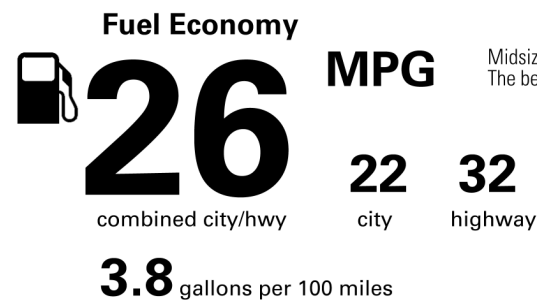

\$40,800.00

Not Original - Copy

Created on 2022-02-25 23:23:57 (UTC)

EPA DOT Fuel Economy and Environment

Gasoline Vehicle

Midsized Cars range from 15 to 132 MPG. The best vehicle rates 142 MPGe.

You spend \$250 more in fuel costs over 5 years compared to the average new vehicle.