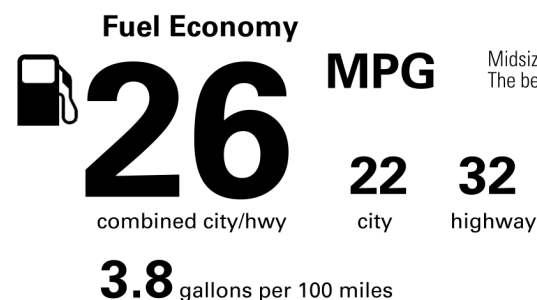

\$40,800.00

Not Original - Copy

Created on 2022-06-17 17:23:54 (UTC)

EPA DOT Fuel Economy and Environment

Gasoline Vehicle

You spend \$250
 more in fuel costs over 5 years compared to the average new vehicle.

Annual fuel cost \$1,350

Actual results will vary for many reasons, including driving conditions and how you drive and maintain your vehicle. The average new vehicle gets 27 MPG and costs \$6,500 to fuel over 5 years. Cost estimates are based on 15,000 miles per year at \$2.35 per gallon. MPGe is miles per gasoline gallon equivalent. Vehicle emissions are a significant cause of climate change and smog.