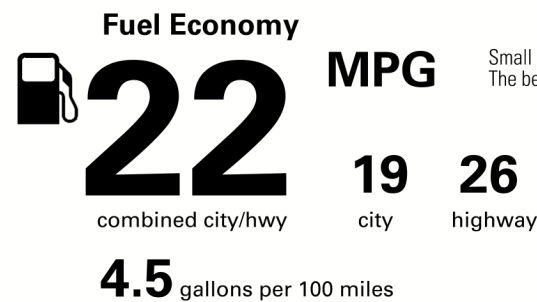

\$46,470.00

Not Original Copy

Created on 2020-12-23 18:59:38 (UTC)

EPA DOT Fuel Economy and Environment

Gasoline Vehicle

You spend \$1,750 more in fuel costs over 5 years compared to the average new vehicle.

Annual fuel cost \$1,850

Actual results will vary for many reasons, including driving conditions and how you drive and maintain your vehicle. The average new vehicle gets 27 MPG and costs \$7,500 to fuel over 5 years. Cost estimates are based on 15,000 miles per year at \$2.70 per gallon. MPGe is miles per gasoline gallon equivalent. Vehicle emissions are a significant cause of climate change and smog.