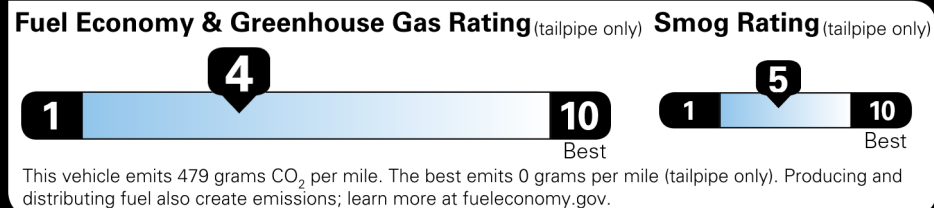

Not Original - Copy

Created on 2025-03-01 02:52:17 (UTC)

EPA DOT Fuel Economy and Environment

Gasoline Vehicle

You spend \$7,250 more in fuel costs over 5 years compared to the average new vehicle.

Annual fuel cost \$3,400