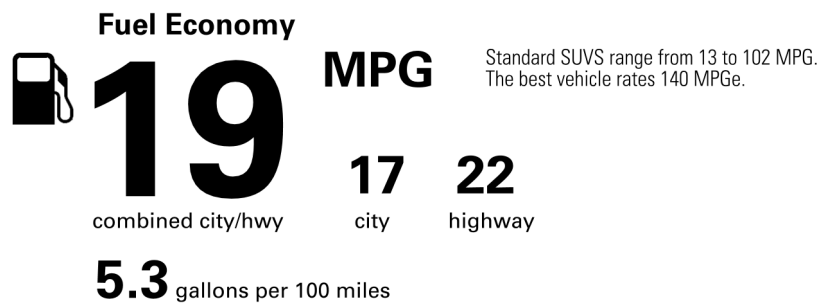

STANDARD EQUIPMENT UNLESS REPLACED BY INSTALLED OPTIONS

- LX 600 Luxury**
- Mechanical & Performance**
- * 3.4L V6 Twin Turbo Engine with 409 HP
 - * 10-Speed Automatic Transmission
 - * Four Wheel Drive
 - * 8,000-lb Towing Capacity with Integrated Tow Hitch
 - * Crawl Control with Turn Assist
 - * Multi-Terrain Select
 - * Adaptive Variable Suspension
- Exterior & Interior**
- * Triple Beam LED Headlamps & LED Taillamps
 - * Power Moonroof / Roof Rails
 - * Power Rear Door with Kick Sensor
 - * Wireless Phone Charger
 - * Thematic Ambient Illumination
 - * Cool Box / Rear Manual Sunshades
- Safety / Advanced Technologies**
- * Lexus Safety System+ 2.5: Lane Tracing Assist, Road Sign Assist, Pre-Collision System with Pedestrian Detection, Dynamic Radar Cruise Control, Lane Departure Alert with Steering Assist, Intelligent High Beam Headlamps
 - * Panoramic View Monitor / Multi-Terrain Monitor
 - * Head-Up Display / Intuitive Parking Assist

Not Original - Copy

Created on 2025-03-01 02:52:17 (UTC)

EPA DOT Fuel Economy and Environment

Gasoline Vehicle

You spend \$7,250 more in fuel costs over 5 years compared to the average new vehicle.

Annual fuel cost \$3,400

Actual results will vary for many reasons, including driving conditions and how you drive and maintain your vehicle. The average new vehicle gets 28 MPG and costs \$9,750 to fuel over 5 years. Cost estimates are based on 15,000 miles per year at \$4.30 per gallon. MPGe is miles per gasoline gallon equivalent. Vehicle emissions are a significant cause of climate change and smog.