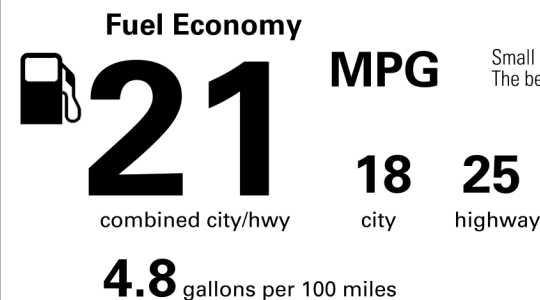

\$49,400.00

Not Original Copy

Created on 2021-02-26 21:24:52 (UTC)

EPA DOT Fuel Economy and Environment

Gasoline Vehicle

You spend \$2,250 more in fuel costs over 5 years compared to the average new vehicle.

Annual fuel cost \$1,950

Actual results will vary for many reasons, including driving conditions and how you drive and maintain your vehicle. The average new vehicle gets 27 MPG and costs \$7,500 to fuel over 5 years. Cost estimates are based on 15,000 miles per year at \$2.70 per gallon. MPGe is miles per gasoline gallon equivalent. Vehicle emissions are a significant cause of climate change and smog.