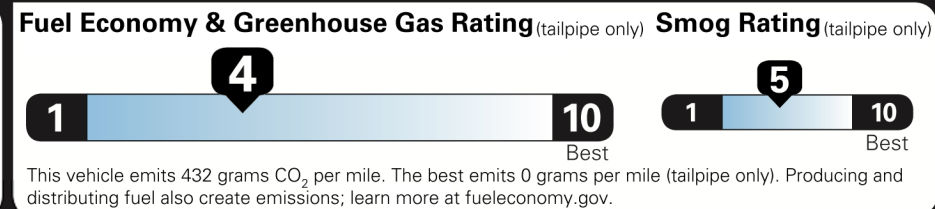

You spend $2,250 more in fuel costs over 5 years compared to the average new vehicle.

Annual fuel cost $1,950