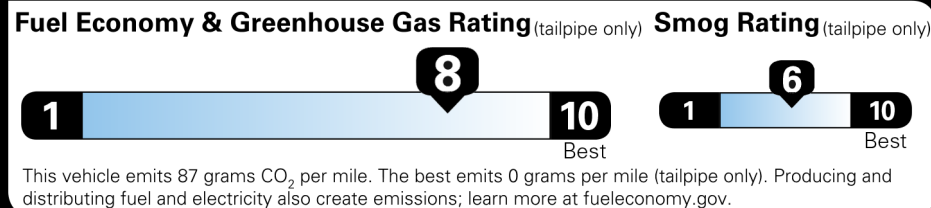

Not Original - Copy

Created on 2026-03-23 10:23:14 (UTC)

EPA DOT Fuel Economy and Environment

Plug-In Hybrid Vehicle Electricity-Gasoline

Fuel Economy Small SUVs range from 14 to 125 MPGe. The best vehicle rates 146 MPGe.

You save \$2,000
 in fuel costs over 5 years compared to the average new vehicle.

Annual fuel cost \$1,300

Actual results will vary for many reasons, including driving conditions and how you drive and maintain your vehicle. The average new vehicle gets 29 MPG and costs \$8,500 to fuel over 5 years. Cost estimates are based on 15,000 miles per year at \$4.15 per gallon and \$0.17 per kW-hr. This is a dual fueled automobile. MPGe is miles per gasoline gallon equivalent. Vehicle emissions are a significant cause of climate change and smog.