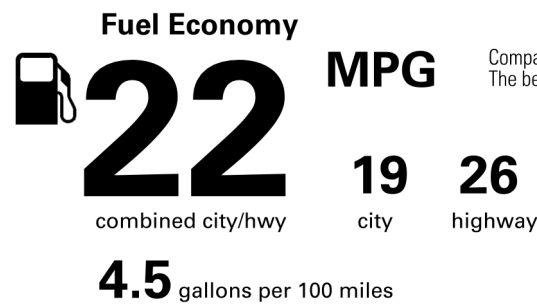

Not Original - Copy

Created on 2026-03-10 10:09:48 (UTC)

**EPA DOT Fuel Economy and Environment**

**Gasoline Vehicle**

**You spend \$5,750**  
 more in fuel costs over 5 years compared to the average new vehicle.

**Annual fuel COST**

**\$2,850**

Actual results will vary for many reasons, including driving conditions and how you drive and maintain your vehicle. The average new vehicle gets 29 MPG and costs \$8,500 to fuel over 5 years. Cost estimates are based on 15,000 miles per year at \$4.15 per gallon. MPGe is miles per gasoline gallon equivalent. Vehicle emissions are a significant cause of climate change and smog.