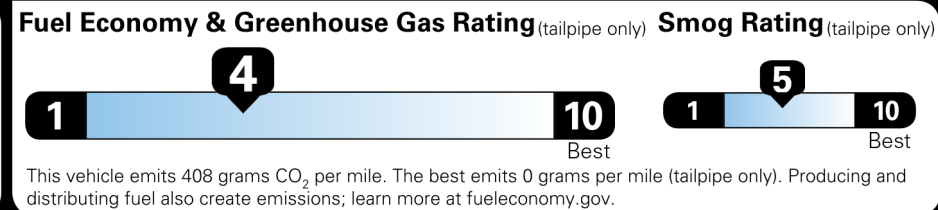

You spend $5,750
more in fuel costs over 5 years compared to the average new vehicle.

Annual fuel COST

$2,850