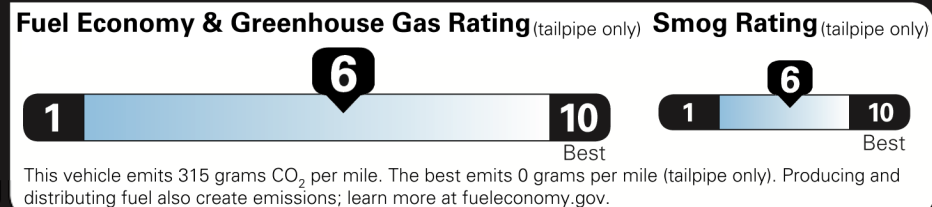

Actual results will vary for many reasons, including driving conditions and how you drive and maintain your vehicle. The average new vehicle gets 27 MPG and costs $7,500 to fuel over 5 years. Cost estimates are based on 15,000 miles per year at $2.70 per gallon. MPGe is miles per gasoline gallon equivalent. Vehicle emissions are a significant cause of climate change and smog.

fueleconomy.gov
Calculate personalized estimates and compare vehicles

SUB-TOTAL	$44,790.00
DELIVERY, PROCESSING AND HANDLING FEE	1,025.00
TOTAL	$45,815.00

GOVERNMENT 5-STAR SAFETY RATINGS

Overall Vehicle Score	★★★★★
Based on the combined ratings of frontal, side and rollover. Should ONLY be compared to other vehicles of similar size and weight.	
Frontal Crash	★★★★★
Based on the risk of injury in a frontal impact. Should ONLY be compared to other vehicles of similar size and weight.	
Driver Passenger	★★★★★
Side Crash	★★★★★
Based on the risk of injury in a side impact.	
Rollover	★★★★
Based on the risk of rollover in a single-vehicle crash.	

APPLICABLE FEDERAL TAXES NOT INCLUDED

Manufacturer's suggested retail price includes manufacturer's recommended pre-delivery service.

License and title fees, state, local and applicable federal taxes, and dealer installed options and accessories are not included in the manufacturer's suggested retail price.

LEXUS NEW VEHICLE LIMITED WARRANTY

- 4YR / 50000 mile basic coverage
- 6YR / 70000 mile powertrain coverage
- 6YR / Unlimited mile corrosion perforation warranty

See your Warranty and Services Guide for details.

LEXUS IS PLEASED TO OFFER THE FOLLOWING OWNER SUPPORT PACKAGE WITH EACH NEW LEXUS

- 24 hour, 365 day/yr. roadside assistance plan
- Complimentary 1st and 2nd scheduled maintenance services
- Lodging for emergency breakdown 100 miles from home

An extended service contact may be available for this vehicle. Ask dealer for details

LML2E2N1S0F0W0

029AC3 704 L013

Star ratings range from 1 to 5 stars (★★★★★) with 5 being the highest.

Source: National Highway Traffic Safety Administration (NHTSA)

www.safercar.gov or 1-888-327-4236