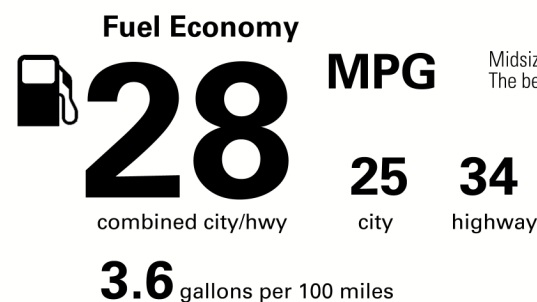

MANUFACTURER'S SUGGESTED RETAIL PRICE

** Blind Spot Monitor w/Rear Cross Traffic Alert and Intuitive Parking Assist w/Auto Braking	1,065.00
** Wireless Charger	75.00
** 18-in Split 10-Spoke Alloy Wheels	770.00
** Premium Package: Lexus Memory System for Driver's Seat, Outside Mirrors and Steering Wheel, Power Tilt and Telescopic Steering Wheel, Power Folding Outside Mirrors, Rain Sensing Wipers, and Heated and Ventilated Front Seats	1,375.00
** Heated Wood & Leather Trimmed Steering Wheel with Windshield Wiper Deicer & Fast Response Int Heater	480.00
** Wood Trim	360.00
** All Weather Floor Liners with Trunk Tray	290.00
** Door Edge Film	90.00
** Trunk Mat/Cargo Net/Whl Locks/Rr Bumper App/Glove	385.00

\$39,900.00

Not Original - Copy

Created on 2021-07-20 17:53:20 (UTC)

EPA DOT Fuel Economy and Environment

Gasoline Vehicle

Midsize Cars range from 14 to 142 MPG. The best vehicle rates 141 MPGe.

You save \$250
 in fuel costs over 5 years compared to the average new vehicle.

Annual fuel cost \$1,450

Actual results will vary for many reasons, including driving conditions and how you drive and maintain your vehicle. The average new vehicle gets 27 MPG and costs \$7,500 to fuel over 5 years. Cost estimates are based on 15,000 miles per year at \$2.70 per gallon. MPGe is miles per gasoline gallon equivalent. Vehicle emissions are a significant cause of climate change and smog.